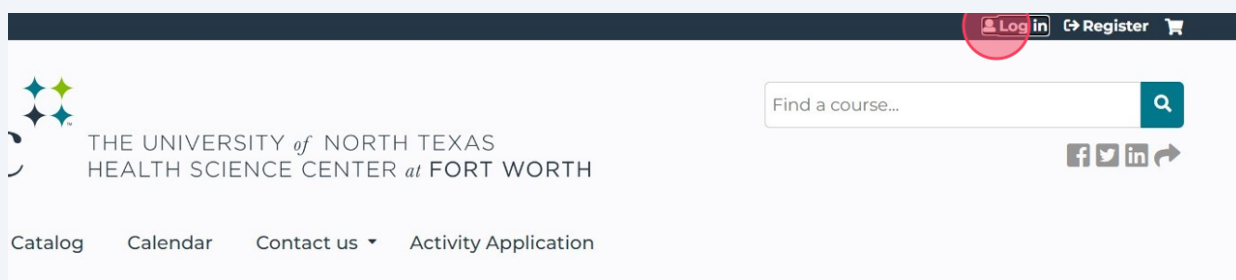

Logging in to EthosCE

1 Navigate to <http://ce.unthsc.edu>

2 Click "Log in".

3 Enter your email and password. Click 'Log in' button.